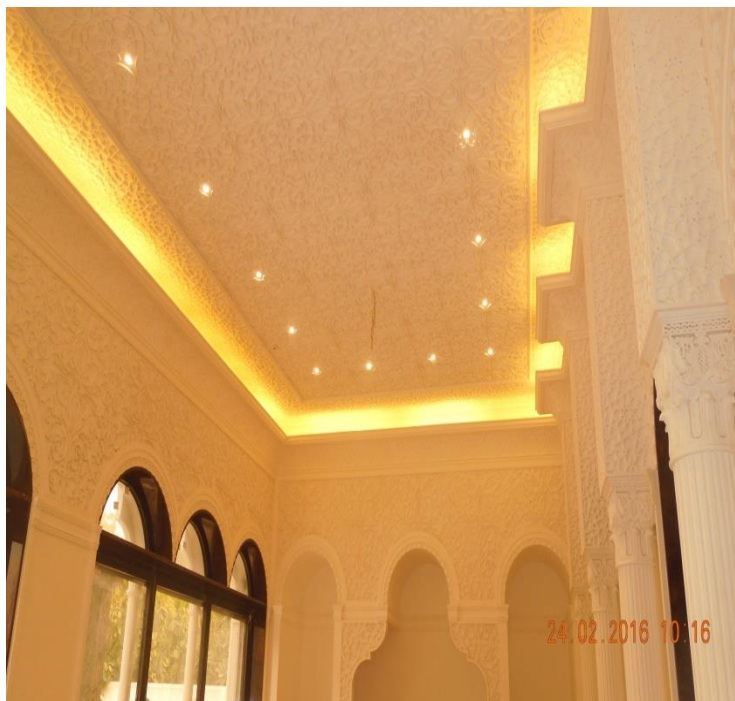

ROYAL PALACE INTERIOR DECORATION LLC

P.O Box – 294464 (Dubai – UAE)

CEILING

Tel: 045148084

Fax: 044 490418

Email: Eman@royal-palace-decor.com

Mob: 055 369 8000

0503490312

Website: www.royal-palace-decor.com