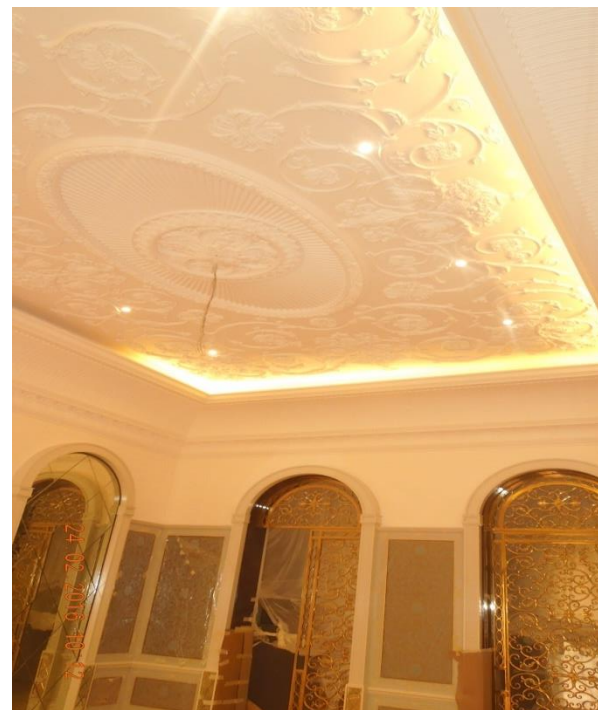

ROYAL PALACE INTERIOR DECORATION LLC

P.O Box – 294464 (Dubai – UAE)

CEILING

Tel: 045148084

Fax: 044 490418

Email: Eman@royal-palace-decor.com

Mob: 055 369 8000

0503490312

Website: www.royal-palace-decor.com